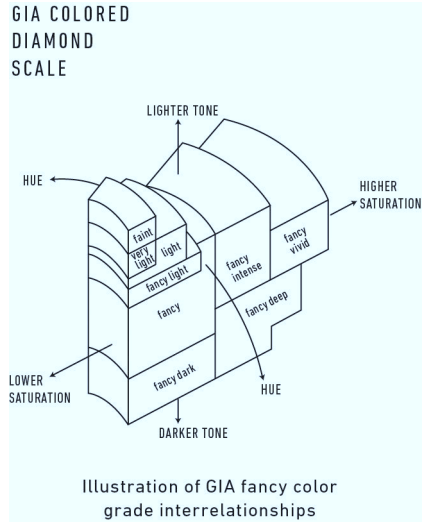

Verify this report at gia.edu

GIA COLORED DIAMOND REPORT

October 15, 2014
Report Type ..... Identification and Origin Report
GIA Report Number 2165621381
Shape and Cutting Style ..... Round-Cornered Square
Modified Brilliant
Measurements ..... 5.81 x 5.69 x 4.02 mm
Carat Weight ..... 1.08 carat
Color Grade ..... Fancy Vivid Purplish Pink
Color Origin ..... Natural
Color Distribution ..... Even
Inscription(s): GIA 2165621381

ADDITIONAL INFORMATION

The results documented in this report refer only to the diamond described, and were obtained using the techniques and equipment used by GIA at the time of examination. This report is not a guarantee or valuation. For additional information and important limitations and disclaimers, please see www.gia.edu/terms or call +1 800 421 7250 or +1 760 603 4500. ©2014 Gemological Institute of America, Inc.

reportcheck.gia.edu